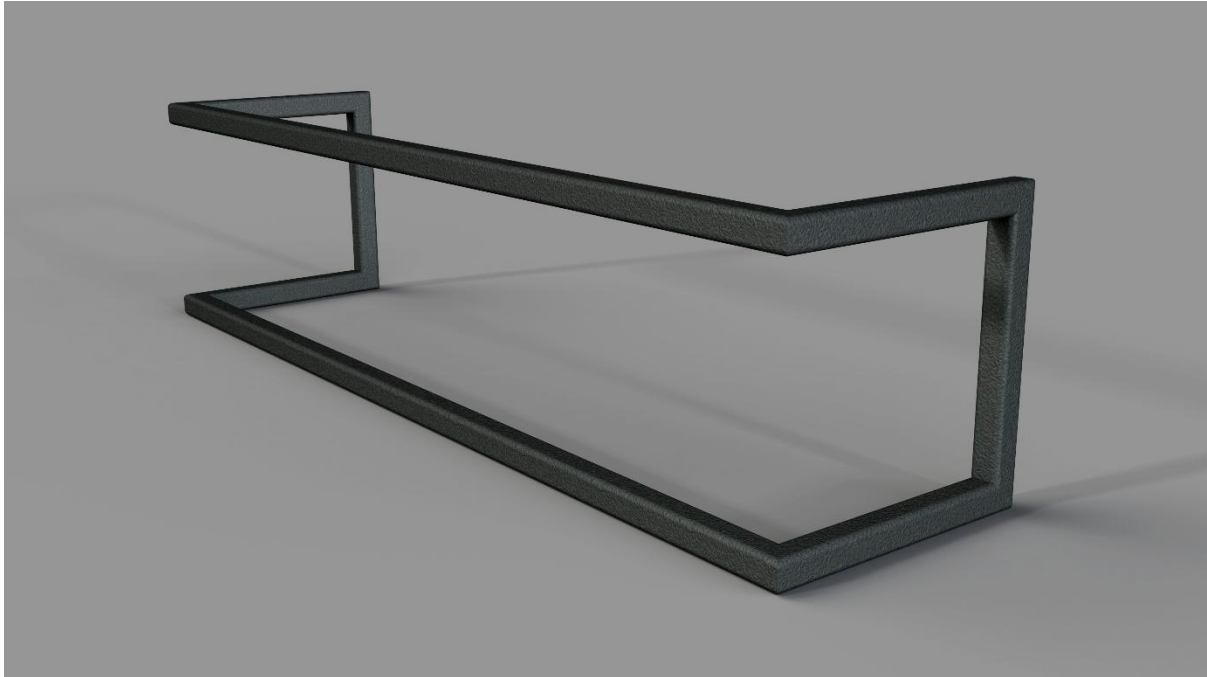

**Item Description:** Aluminium tube frame  
**Part number:** AL\_TB\_0111  
**Customisable:** Yes

This frame is of a versatile elegant design. It lends itself to interior design with applications suitable for bathrooms, gyms, swimming pool rooms. In its various orientations it is used as a towel rack or a towel shelf or a multi-purpose storage shelf.

It's made from aluminium square tube and assembled with mitred welded joints. Custom sizes can be requested by the client.

Please contact direct or fill out the request form for a specialised quote. For inspiration, please see the relevant link on the products page.